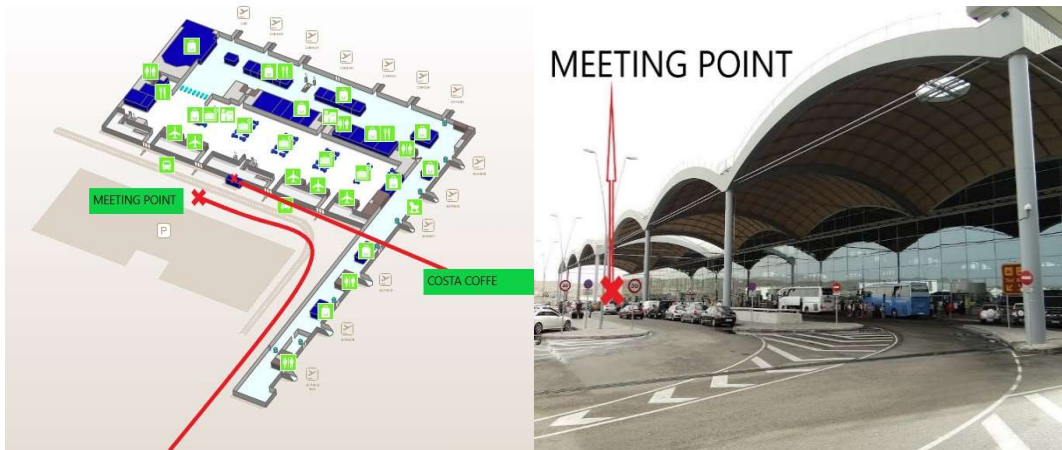

MO-CAR

RENT A CAR

ALQUILER DE COCHES · AUTOVERMIETUNG · LOCATION DE VOITURE

OFFICE +34 950 478 307 MOBILE +34 626 976 973

PICK UP ALICANTE AIRPORT

So, after you've collected your luggage please give us a call on +34 678 233 961 to advise that you are leaving the terminal so we can proceed in transporting the car to the Airport. After you call, please take the elevator to the second floor (departures). Take one of the exits, cross the street towards the free short-term parking spaces and look out for our team with his black uniform with a Logo of (AAPARKING).

Please find attached a map with the meeting point marked with the red cross

RETURNED ALICANTE AIRPORT

After you enter the airport area, please follow the signs "Eixides/Salidas/Departures/Taxi's", which will lead you up to the top level. Our team will be waiting there for you (Small parking outside departures hall), however as we know it is difficult to estimate how long a journey takes, please call 15 minutes before you arrival this mobile number **+34 678 233 961** Our team will be wearing a black uniform with our logo (AA Parking). Please, park your car and stay next to it and we'll meet you there.